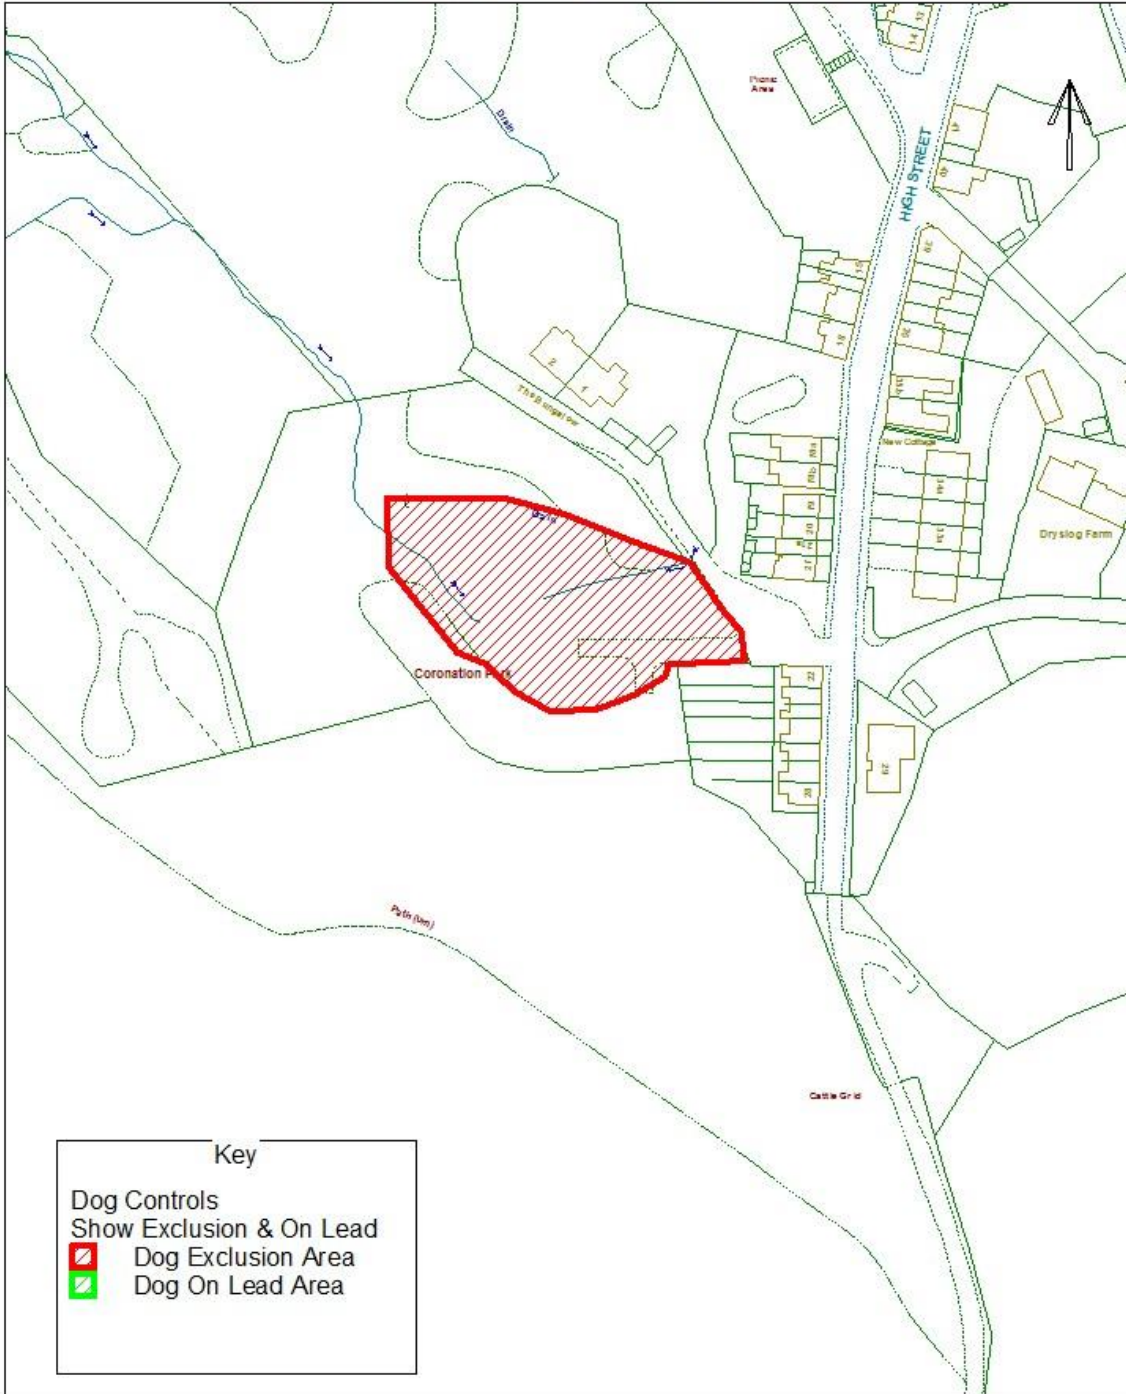

Blaenau Gwent County Borough Council

Dog Controls - Public Space Protection Order

Order Ref. No: PSPO-DC-087

Site Name: Coronation Park, High Street, Ebbw Vale.

Easting: 316617 Northing: 208473

Reproduced from the Ordnance Survey Mapping with the permission of Her Majesty's Stationary Office (C) Crown Copyright. Unauthorised reproduction infringes Crown Copyright and may lead to prosecution or civil proceedings. BGDCB - LA69002L.

Aggwyngwyd o Fapanil Ordnance Survey osodolion Rhwng Llyda Eri (Kwntwr) (c) Howlfrant y Gorn. Yn eiddo aglybwrdd heb awdurdod yr eidd Howlfrant y Gorn a gall arwain at orywiad neu orydwed sŵl. BGDCB - LA69002L.