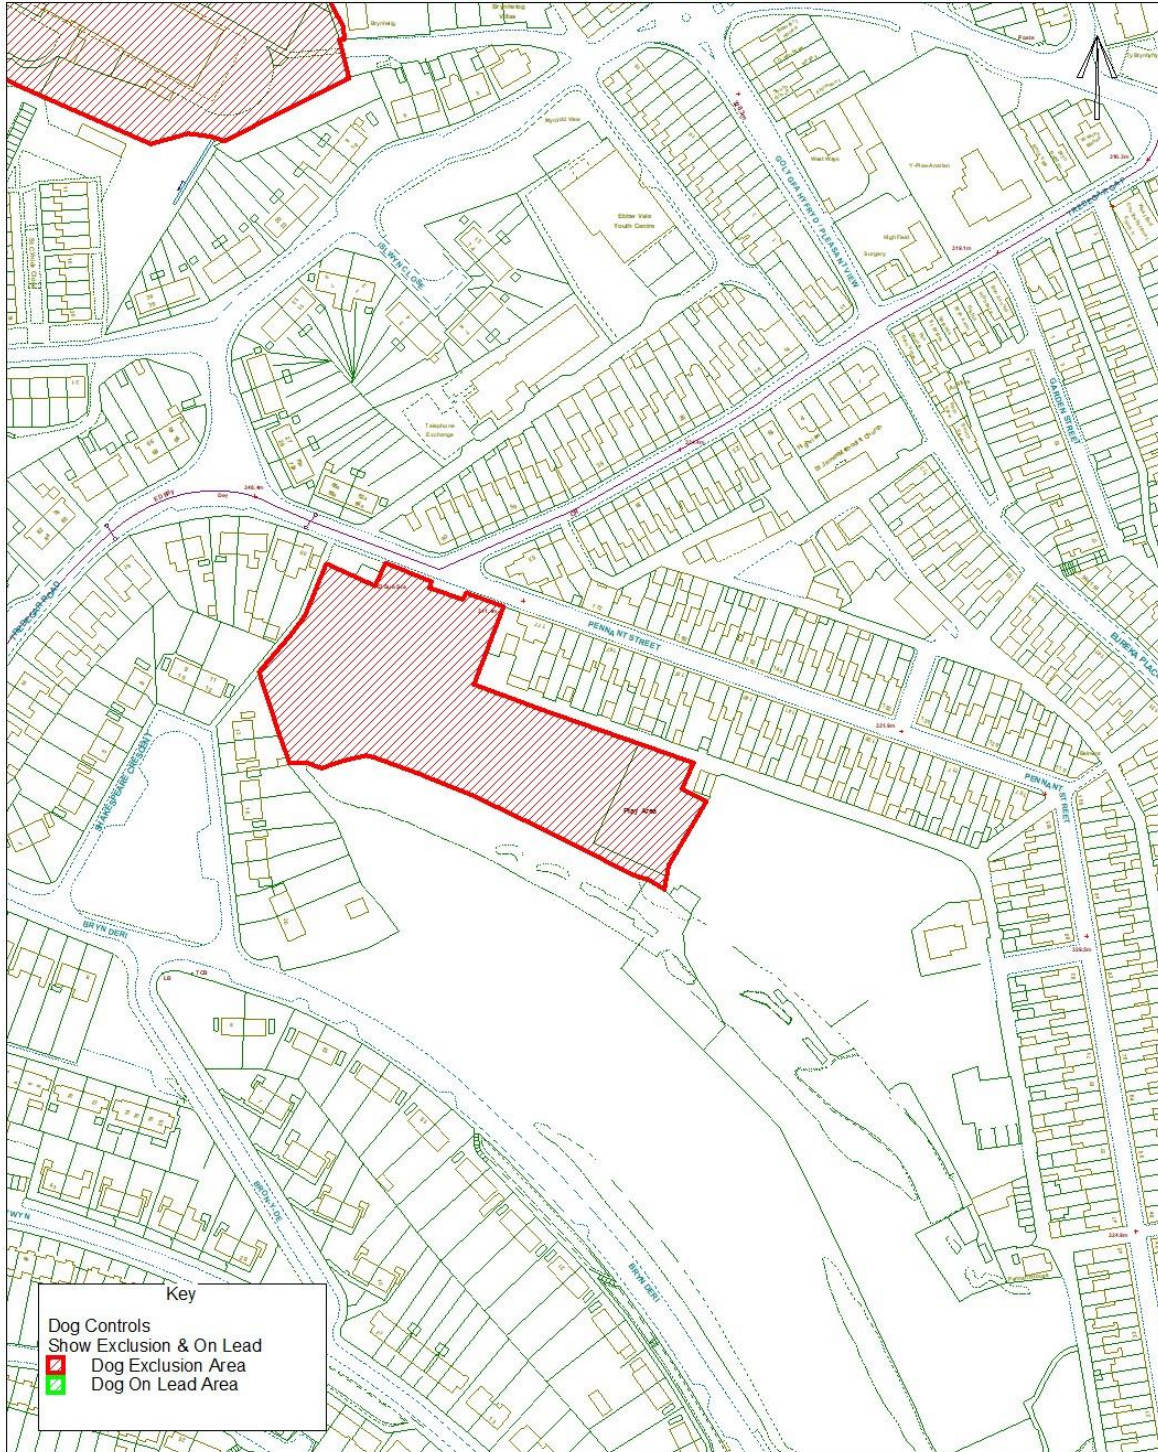

Blaenau Gwent County Borough Council

Dog Controls - Public Space Protection Order

Order Ref. No:	PSP0-DC-083
Site Name:	Recreation ground at Pennant Street, Ebbw Vale.
Easting:	316435
Northing:	209625

Key

- Dog Controls
- Show Exclusion & On Lead
- Dog Exclusion Area
- Dog On Lead Area