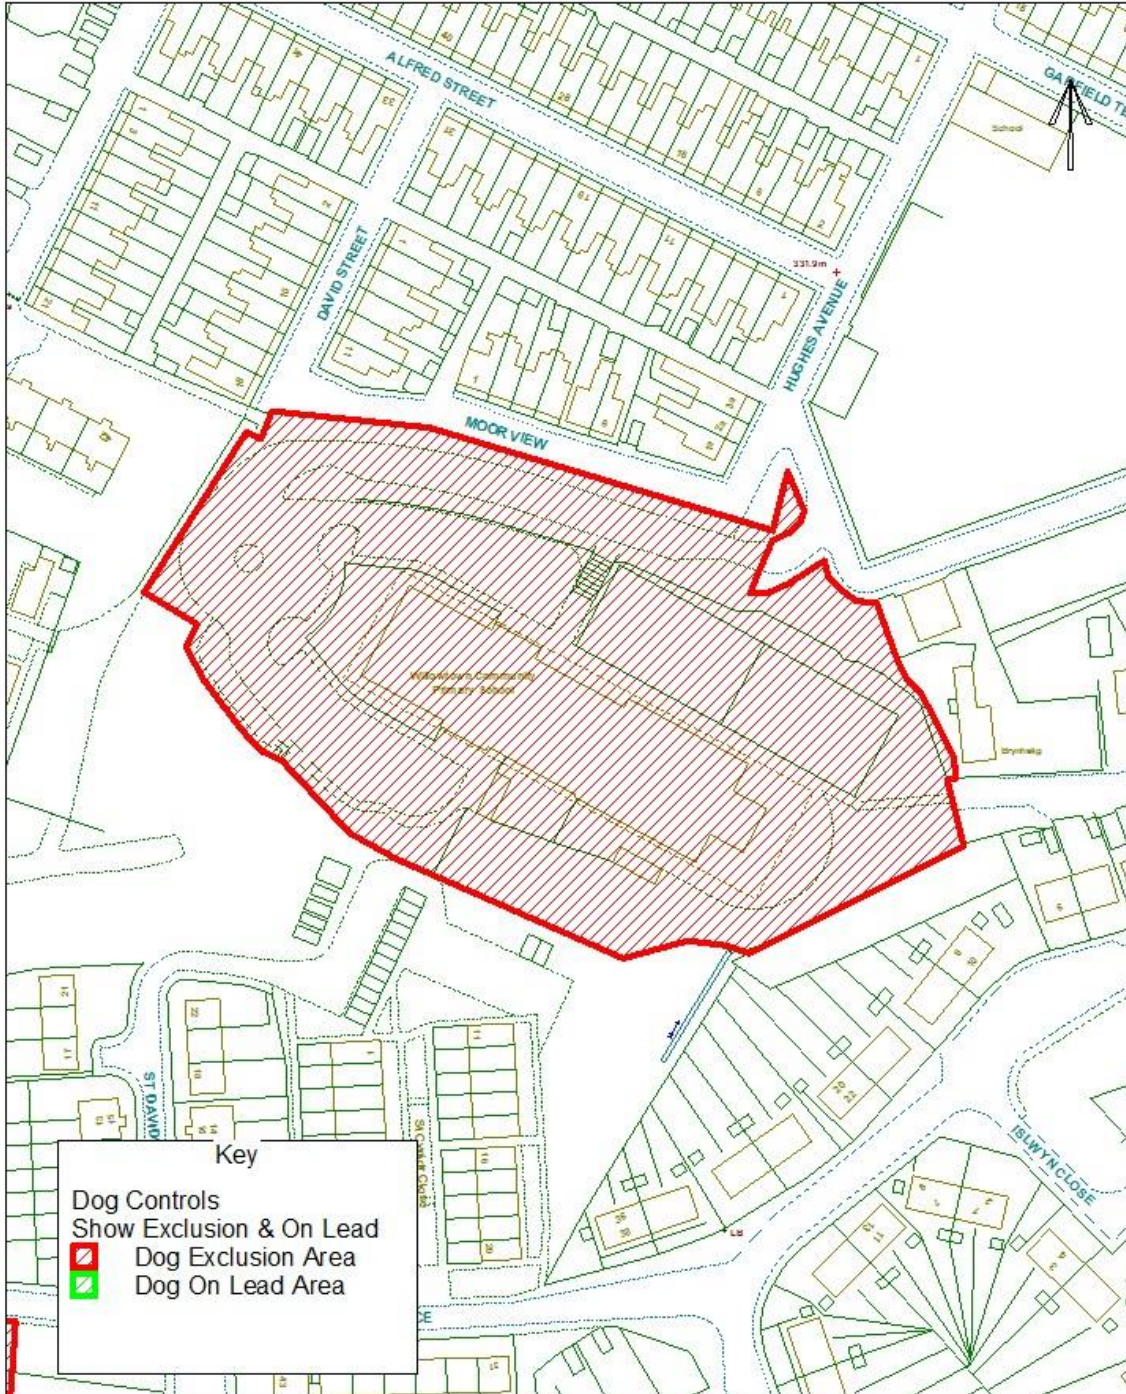

Blaenau Gwent County Borough Council

Dog Controls - Public Space Protection Order

Order Ref. No: PSPO-DC-082

Site Name: Willowtown Primary School, Brynheulog Street, Ebbw Vale.

Easting: 316267 Northing: 209890

Reproduced from the Ordnance Survey Mapping with the permission of Her Majesty's Stationary Office (C) Crown Copyright. Unauthorised reproduction infringes Crown Copyright and may lead to prosecution or civil proceedings. BGCC - LA09002L.

Aggwyblytiad o Fapanil Ordnance Survey osodolion Ebbw Vale a Ebbw Vale (c) Howffraid y Gorn. Yn eiddo aglyblychi heb awdurdod yr eidd Howffraid y Gorn a gall arwain at oedolod neu oedolod sŵl. BGCC - LA09002L.