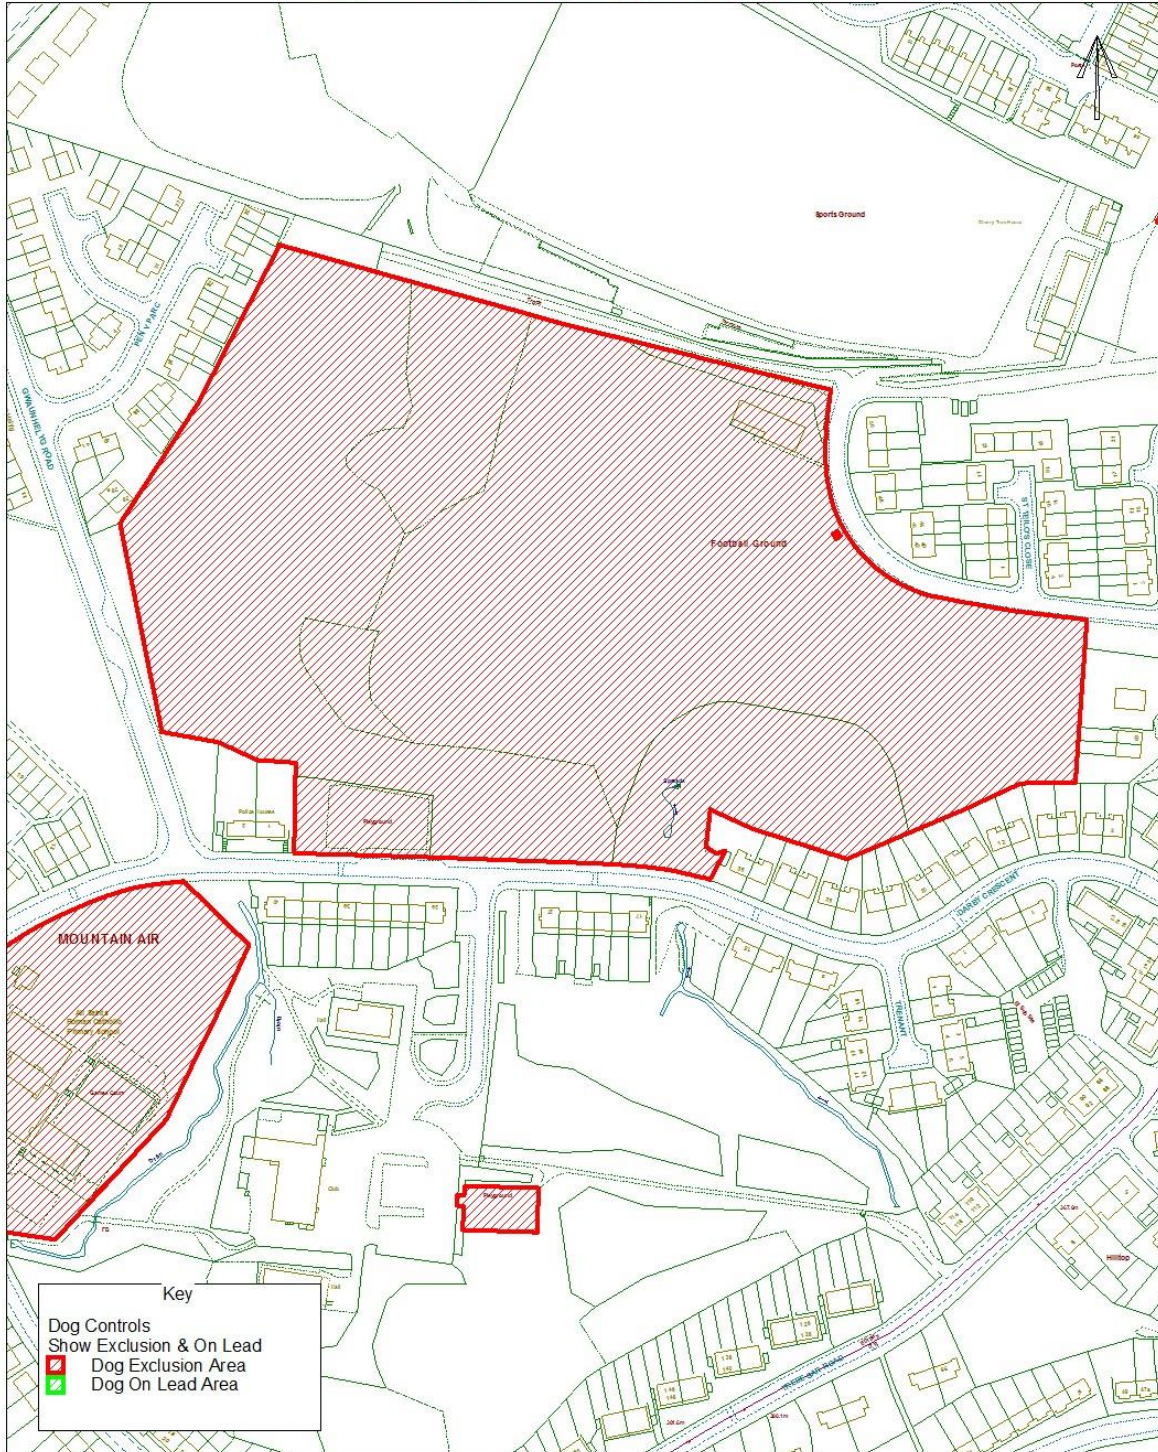

Blaenau Gwent County Borough Council

Dog Controls - Public Space Protection Order

Order Ref. No:	PSPO-DC-084
Site Name:	Hilltop Stadium, recreation ground, Darby Crescent, Ebbw Vale.
Easting:	315958
Northing:	209718