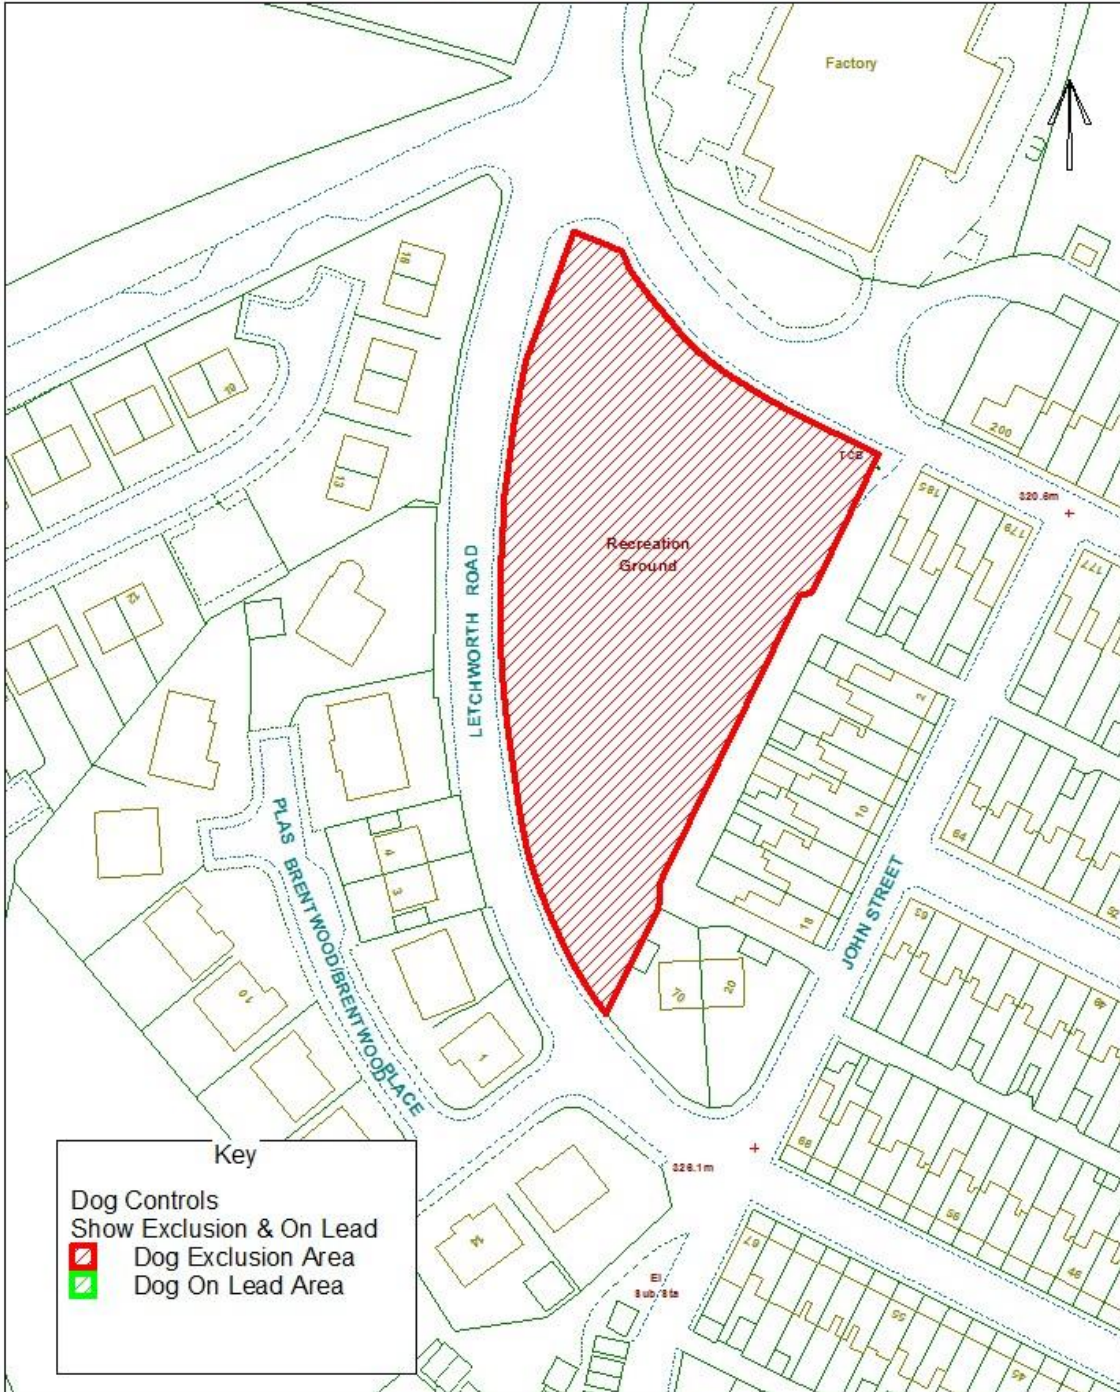

Blaenau Gwent County Borough Council

Dog Controls - Public Space Protection Order

Order Ref. No: PSPO-DC-081

Site Name: Recreation Ground at Letchworth Road, Ebbw Vale.

Easting: 316174 Northing: 210184

Aglynyddir o Fapan'r Ordnance Survey osodolir Rheolwr Llywodraethol (c) Hysbysu'r Gwlad. Yn eiddo aglynyddir heb awdurdod yr eiddo Hysbysu'r Gwlad y gall arwain at brosesau neu brosesau sifil. BGDCB - LA06002L.